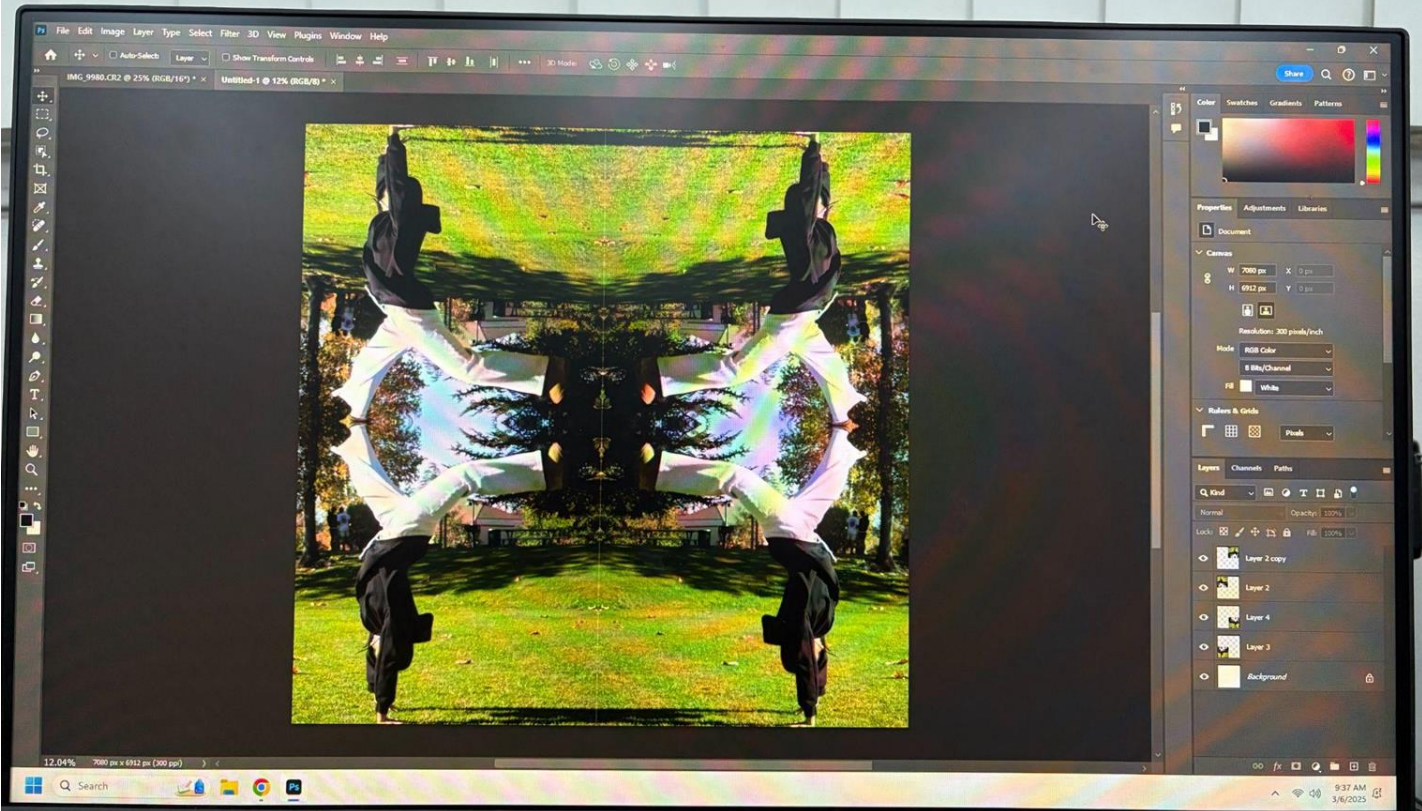

2 Advanced Photoshop

Your Name: Bryn Bail

Advanced Technique name: Mirror effect

O

File Edit Image Layer Type Select Filter 3D View Plugins Window Help

Auto-Select Layer Show Transform Controls 3D Mode
IMG_9980.CR2 @ 25% (RGB/16*) x Untitled-1 @ 12% (RGB/8*) x freeze edit 1.jpg @ 25% (RGB/8*) x Untitled-2 @ 8.33% (Background, RGB/8*) x

Select subject Remove background

Properties Adjustments Libraries

Post Layer

Transforms
W: 4026 px X: 3474 px
H: 3056 px Y: 0 px
0.00°

Align and Distribute
Align: [Left] [Center] [Right] [Top] [Bottom] [Horizontal Center] [Vertical Center] [Justify] [Distribute] [Distribute Center] [Distribute End] [Distribute Start]

Quick Actions

Layers Channels Paths

Blend Normal Opacity: 100% Lock: [Lock] [Move] [Lock] [Fill: 100%]

- Layer 4
- Layer 3
- Layer 2
- Layer 1
- Background

33% 6421 px x 6912 px (300 ppi)

Search [Taskbar icons: File Explorer, Chrome, Photoshop]

9:43 AM 3/6/2025 [System tray icons: Network, Volume, Battery]

ision